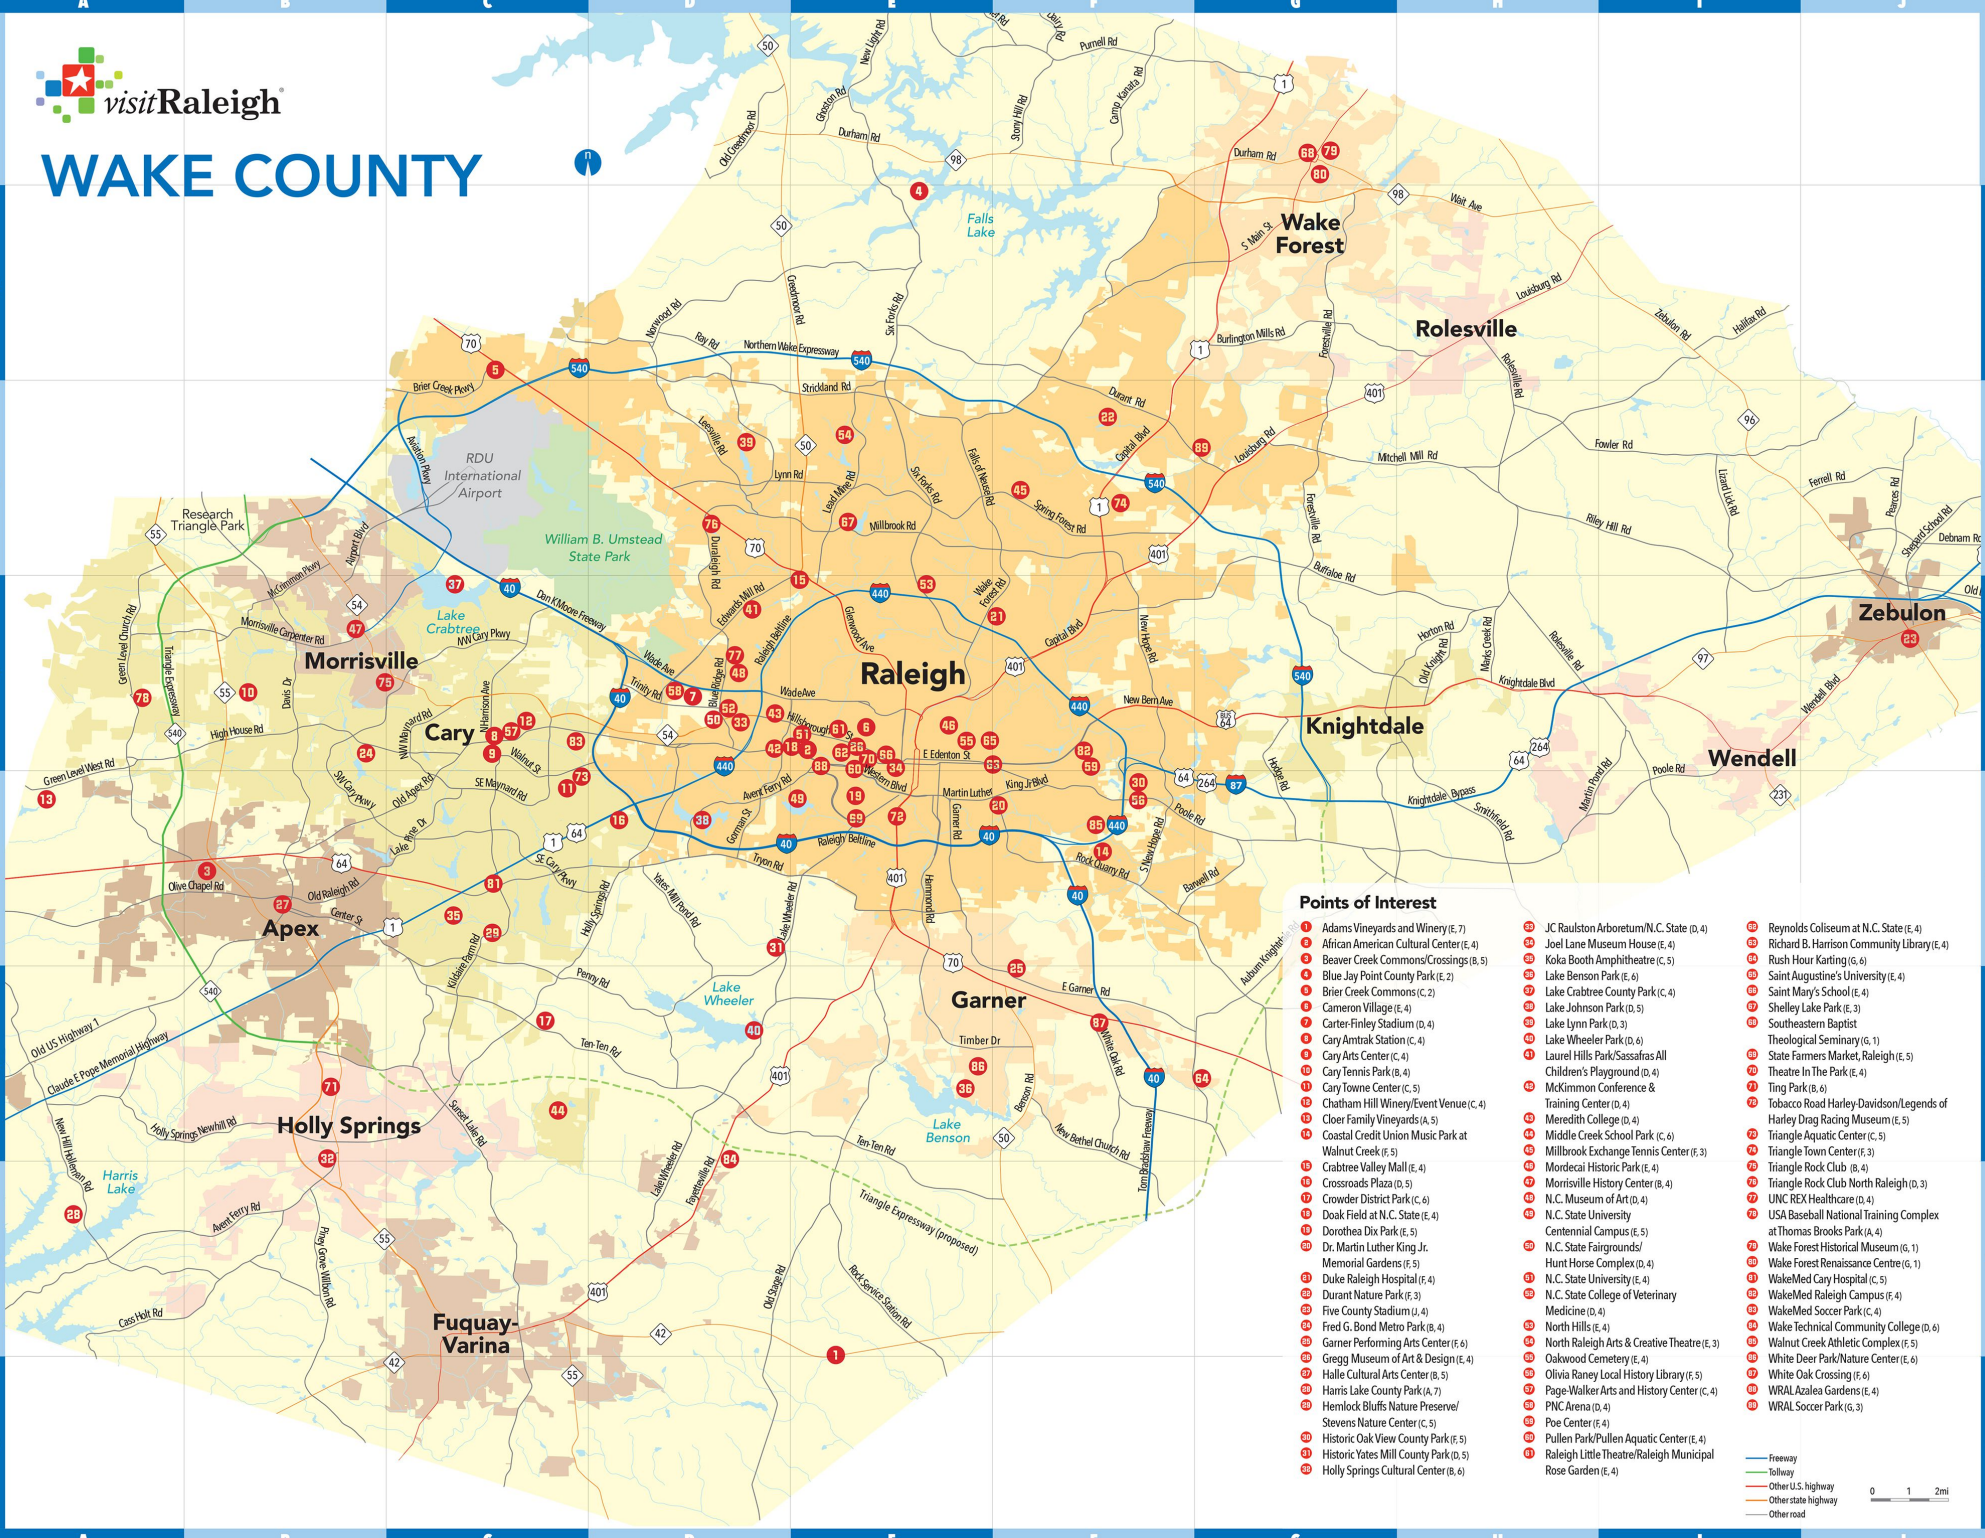

WAKE COUNTY

Points of Interest

- 1 Adams Vineyards and Winery (E, 7)
- 2 African American Cultural Center (E, 4)
- 3 Beaver Creek Commons/Crossings (B, 5)
- 4 Blue Jay Point County Park (E, 2)
- 5 Briar Creek Commons (C, 2)
- 6 Cameron Village (E, 4)
- 7 Cary Amtrak Station (C, 4)
- 8 Cary Arts Center (C, 4)
- 9 Cary Tennis Park (B, 4)
- 10 Cary Towne Center (C, 5)
- 11 Chatham Hill Winery/Event Venue (C, 4)
- 12 Clier Family Vineyards (A, 5)
- 13 Coastal Credit Union Music Park at Walnut Creek (F, 5)
- 14 Crabtree Valley Mall (E, 4)
- 15 Crossroads Plaza (D, 5)
- 16 Crowder District Park (C, 6)
- 17 Doak Field at N.C. State (E, 4)
- 18 Dorothea Dix Park (E, 5)
- 19 Dr. Martin Luther King Jr. Memorial Gardens (F, 5)
- 20 Duke Raleigh Hospital (E, 4)
- 21 Durant Nature Park (F, 3)
- 22 Five County Stadium (J, 4)
- 23 Fred G. Bond Metro Park (B, 4)
- 24 Garner Performing Arts Center (E, 6)
- 25 Gagetown Museum of Art & Design (E, 4)
- 26 Halle Cultural Arts Center (B, 5)
- 27 Harris Lake County Park (A, 7)
- 28 Hemlock Bluffs Nature Preserve/Stevens Nature Center (C, 5)
- 29 Historic Oak View County Park (F, 5)
- 30 Historic Yates Mill County Park (D, 5)
- 31 Holly Springs Cultural Center (B, 6)
- 32 JC Raulston Arboretum/N.C. State (D, 4)
- 33 Joel Lane Museum House (E, 4)
- 34 Koka Booth Amphitheatre (C, 5)
- 35 Lake Benson Park (E, 6)
- 36 Lake Crabtree County Park (C, 4)
- 37 Lake Johnson Park (D, 5)
- 38 Lake Lynn Park (D, 3)
- 39 Lake Wheeler Park (D, 6)
- 40 Laurel Hills Park/Sassafras All Children's Playground (D, 4)
- 41 McKimmon Conference & Training Center (D, 4)
- 42 Meredith College (D, 4)
- 43 Middle Creek School Park (C, 6)
- 44 Millbrook Exchange Tennis Center (F, 3)
- 45 Mordecai Historic Park (E, 4)
- 46 Morrisville Historic Center (B, 4)
- 47 N.C. Museum of Art (D, 4)
- 48 N.C. State University Centennial Campus (E, 5)
- 49 N.C. State University Hunt Horse Complex (D, 4)
- 50 N.C. State University (E, 4)
- 51 N.C. State College of Veterinary Medicine (D, 4)
- 52 North Hills (E, 4)
- 53 North Raleigh Arts & Creative Theatre (E, 3)
- 54 Oakwood Cemetery (E, 4)
- 55 Olivia Raney Local History Library (F, 5)
- 56 Page-Walker Arts and History Center (C, 4)
- 57 PNC Arena (D, 4)
- 58 Poe Center (E, 4)
- 59 Pullen Park/Pullen Aquatic Center (E, 4)
- 60 Raleigh Little Theatre/Raleigh Municipal Rose Garden (E, 4)
- 61 Reynolds Coliseum at N.C. State (E, 4)
- 62 Richard B. Harrison Community Library (E, 4)
- 63 Rush Hour Karaoke (C, 4)
- 64 Saint Augustine's University (E, 4)
- 65 Saint Mary's School (E, 4)
- 66 Shelley Lake Park (E, 3)
- 67 Southeastern Baptist Theological Seminary (G, 1)
- 68 State Farmers Market, Raleigh (E, 5)
- 69 Theatre In The Park (E, 4)
- 70 Ting Park (B, 6)
- 71 Tobacco Road Harley-Davidson/Legends of Harley Drag Racing Museum (E, 5)
- 72 Triangle Aquatic Center (C, 5)
- 73 Triangle Town Center (F, 3)
- 74 Triangle Rock Club (B, 4)
- 75 Triangle Rock Club North Raleigh (D, 3)
- 76 UNC REX Healthcare (D, 4)
- 77 USA Baseball National Training Complex at Thomas Brooks Park (A, 4)
- 78 Wake Forest Historical Museum (G, 1)
- 79 Wake Forest Renaissance Center (G, 1)
- 80 WakeMed Cary Hospital (C, 5)
- 81 WakeMed Raleigh Campus (F, 4)
- 82 WakeMed Soccer Park (C, 4)
- 83 Wake Technical Community College (D, 6)
- 84 Walnut Creek Athletic Complex (E, 5)
- 85 White Deer Park/Nature Center (E, 6)
- 86 White Oak Crossing (E, 6)
- 87 WRAL Azalea Gardens (E, 4)
- 88 WRAL Soccer Park (G, 3)